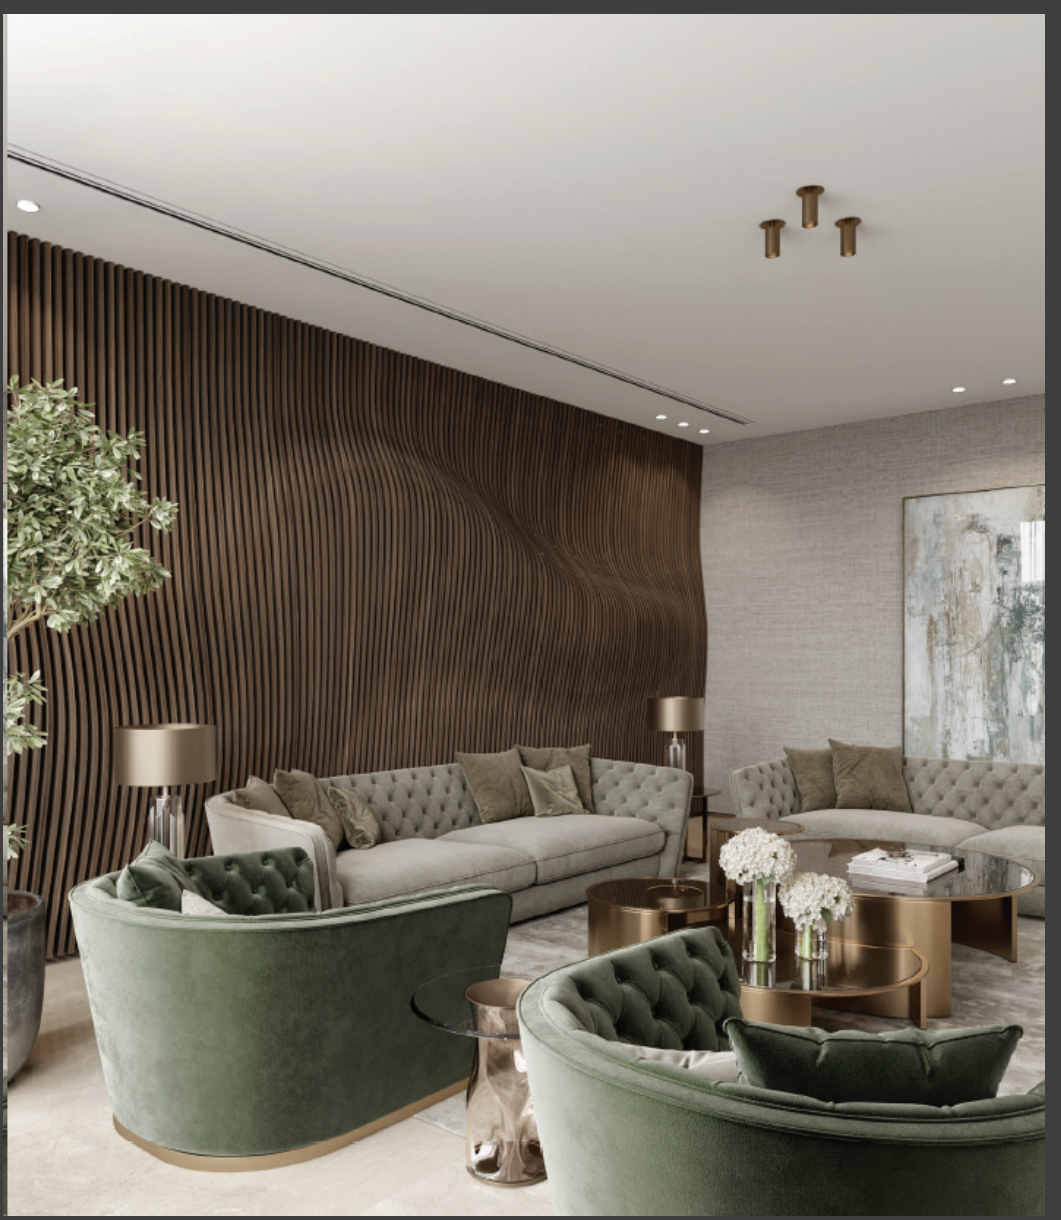

The code

Interior Design and Fit-out
www.thecodeff.com