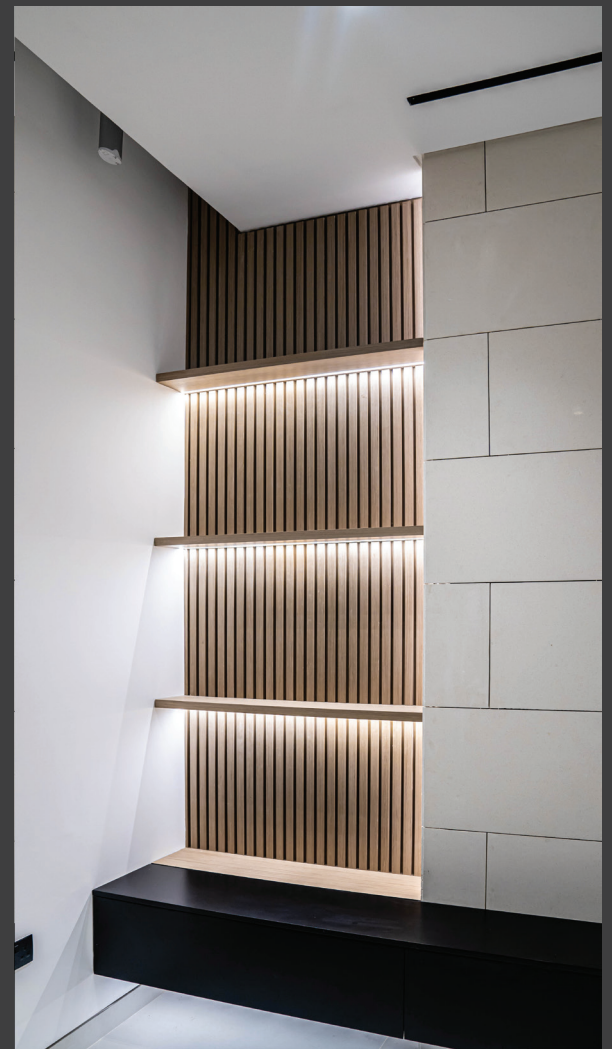

**GRACIE - JIU JITSU**

*Metal Works & Fit-out*

**MR. JAMAL VILLA**  
Nad Al Shebba, Dubai UAE *Fit-out*

*Metal Works, Doors & Fit-out*

The  
code

Interior Design and Fit-out  
[www.thecodeft.com](http://www.thecodeft.com)